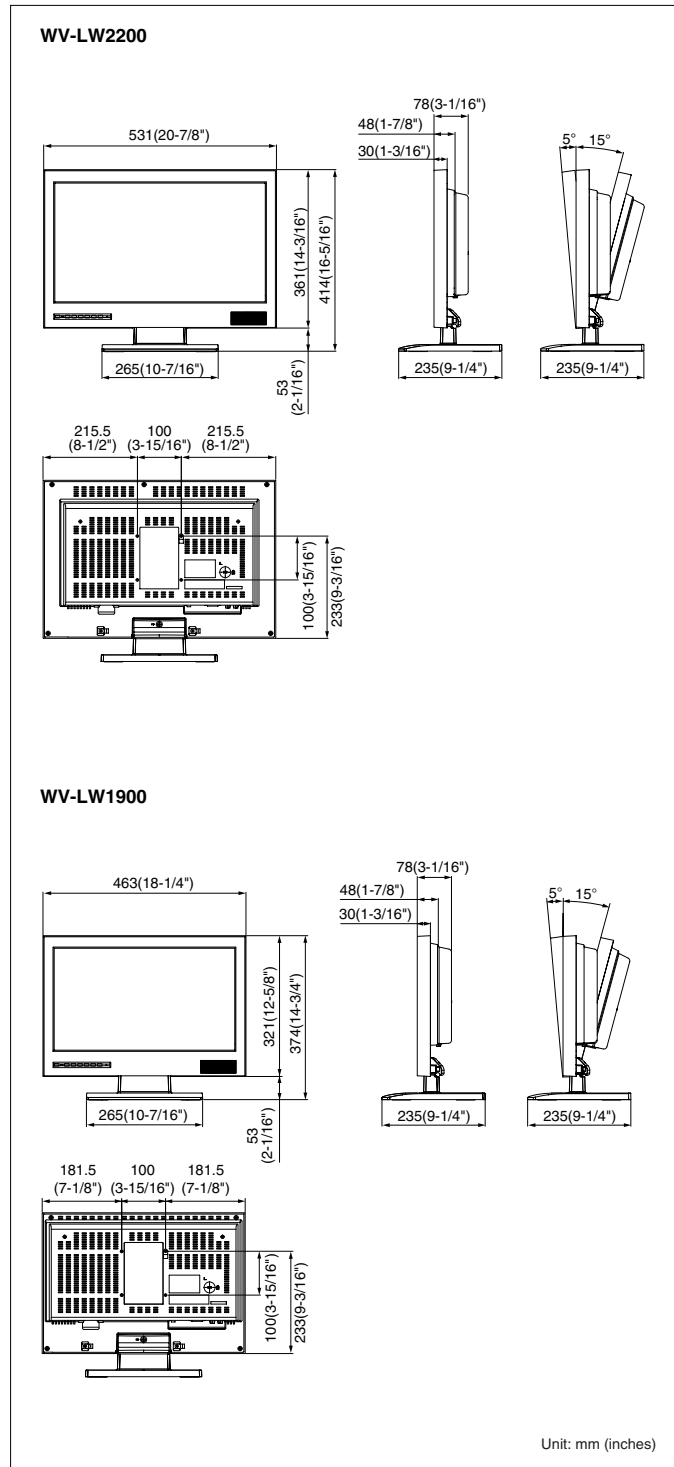

* Standard specifications of LCD panel (display) installed in WV-LW2200/LW1900

Appearance

Unit: mm (inches)

Trademarks and registered trademarks

– HDMI, the HDMI logo and High-Definition Multimedia Interface are trademarks or registered trademarks of HDMI Licensing, LLC.

Important

– Safety Precaution: carefully read the operating instructions and installation manual before using this product.

- All TV pictures are simulated.
- Weights and dimensions are approximate.
- Specifications are subject to change without notice.
- These products may be subject to export control regulations.
- All product pictures are NTSC models.

DISTRIBUTED BY:

Panasonic®

<http://panasonic.net/security/>

Printed in Japan (2A-048AL)